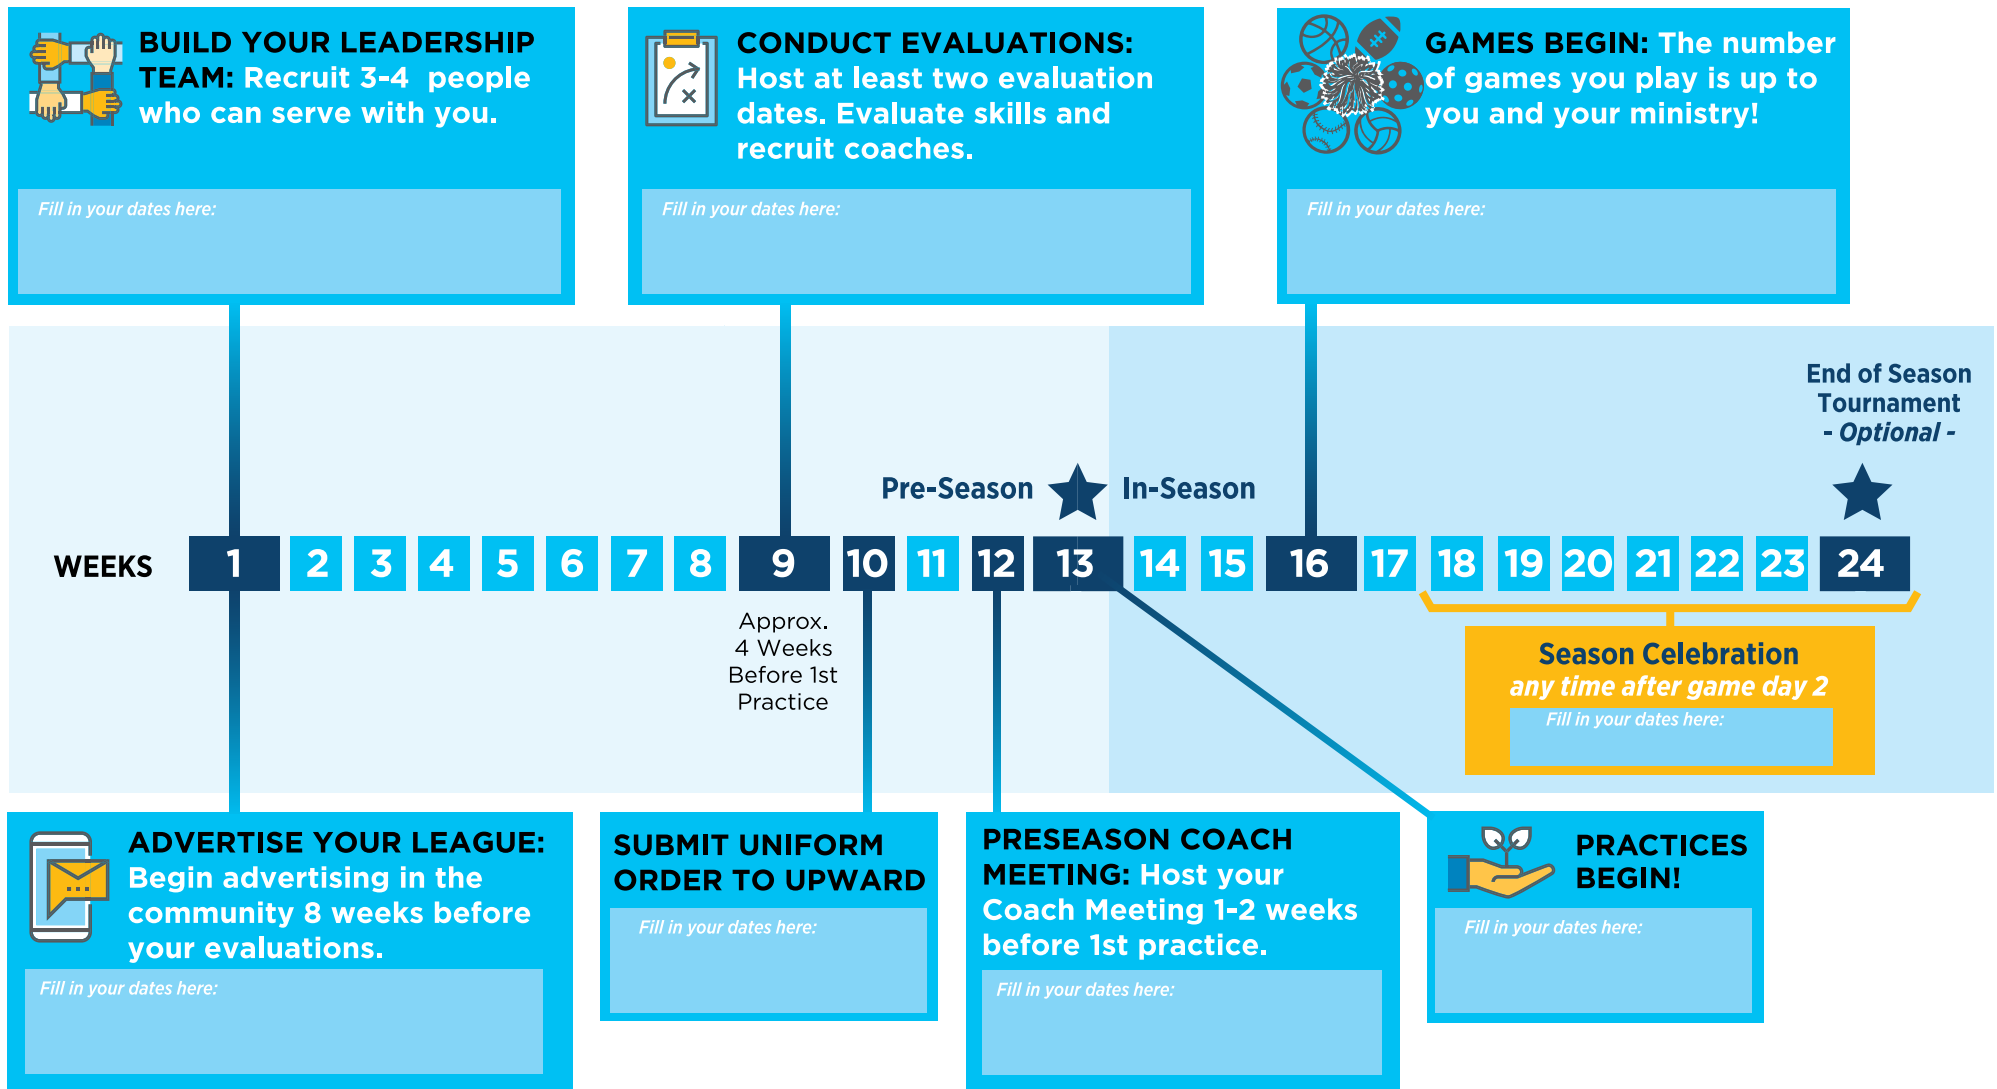

# PICKLEBALL TIMELINE

Creating your league timeline is important! Consider other ministries in your church, community activities, and holidays when planning. From start to finish of your league, Upward Sports will help you deliver the best sports experience possible!

We desire to come alongside your church to reach your community! Each church is unique, and we understand that! Schedule a call, and we will help create your timeline and customize your sports ministry experience!