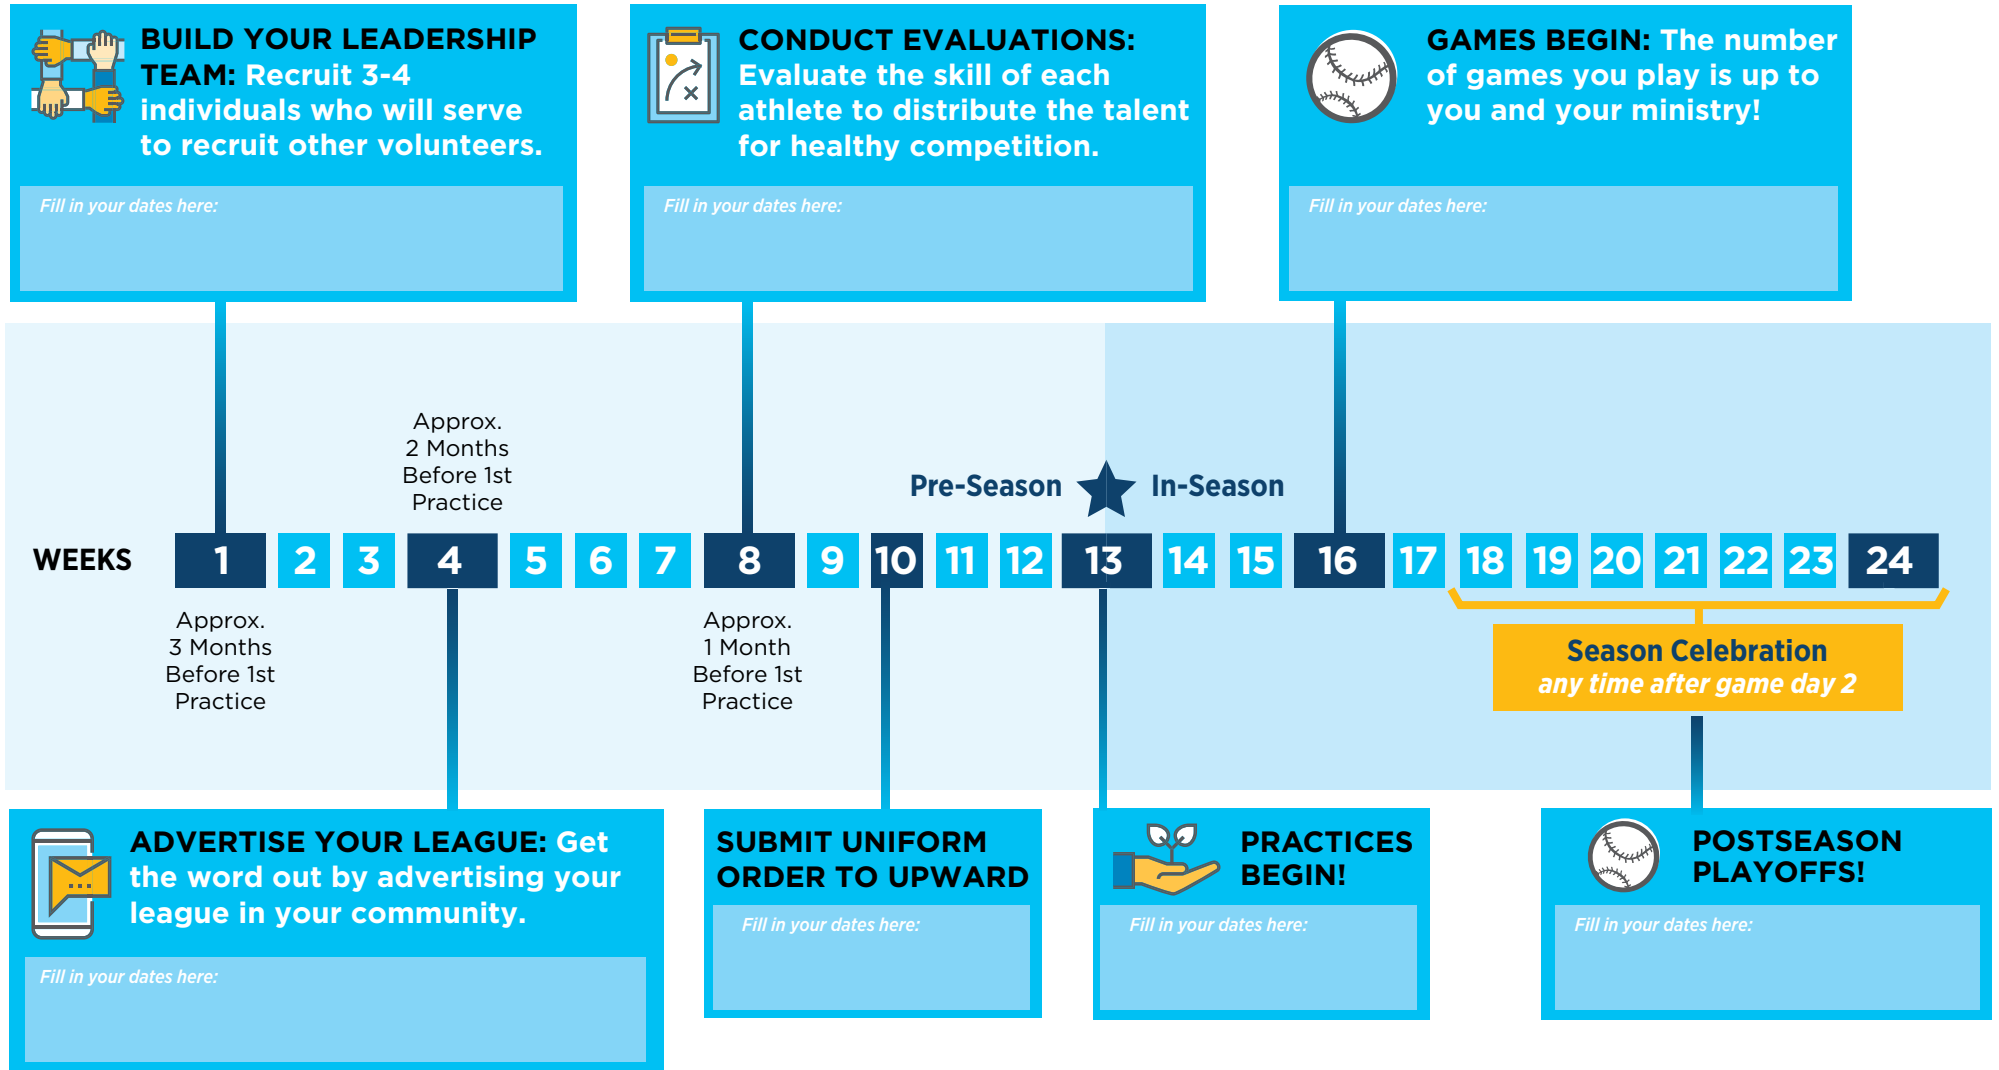

# — BASEBALL/SOFTBALL LEAGUE TIMELINE —

Creating your league timeline is important! Consider other ministries in your church, community activities, and holidays when planning. From the start to finish of your league, Upward Sports will help you deliver the best sports experience possible!

Our desire is to come alongside of your church to reach your community! Each church is unique, and we understand that! Schedule a call and we will help create your timeline and customize your sports ministry experience!