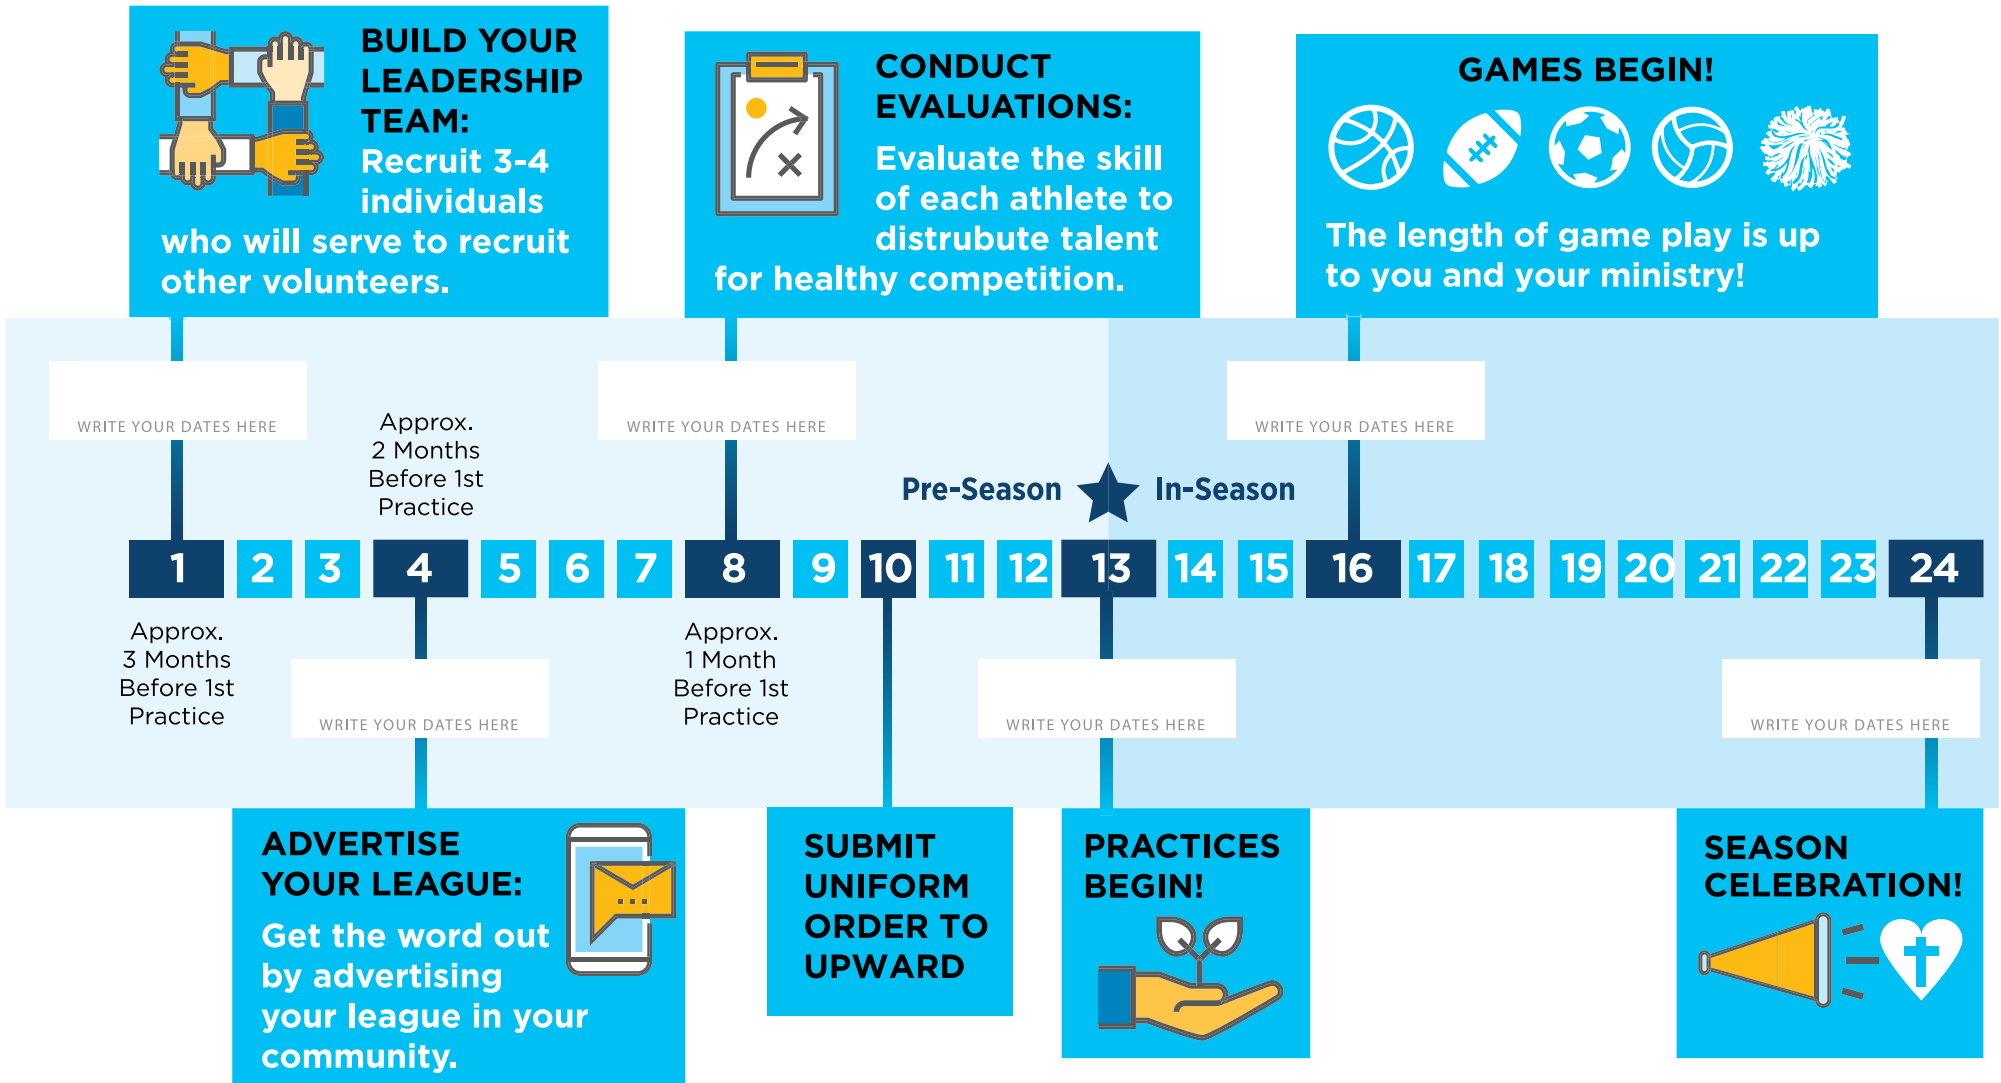

LEAGUE TIMELINE

Creating your league timeline is important! Consider other ministries in your church, community activities, and holidays when planning. From start to finish of your league, Upward Sports will help you deliver the best sports experience possible!

Our desire is to come alongside of your church to reach your community! Each church is unique, and we understand that! Schedule a call and we will help create your timeline and customize your sports ministry experience!